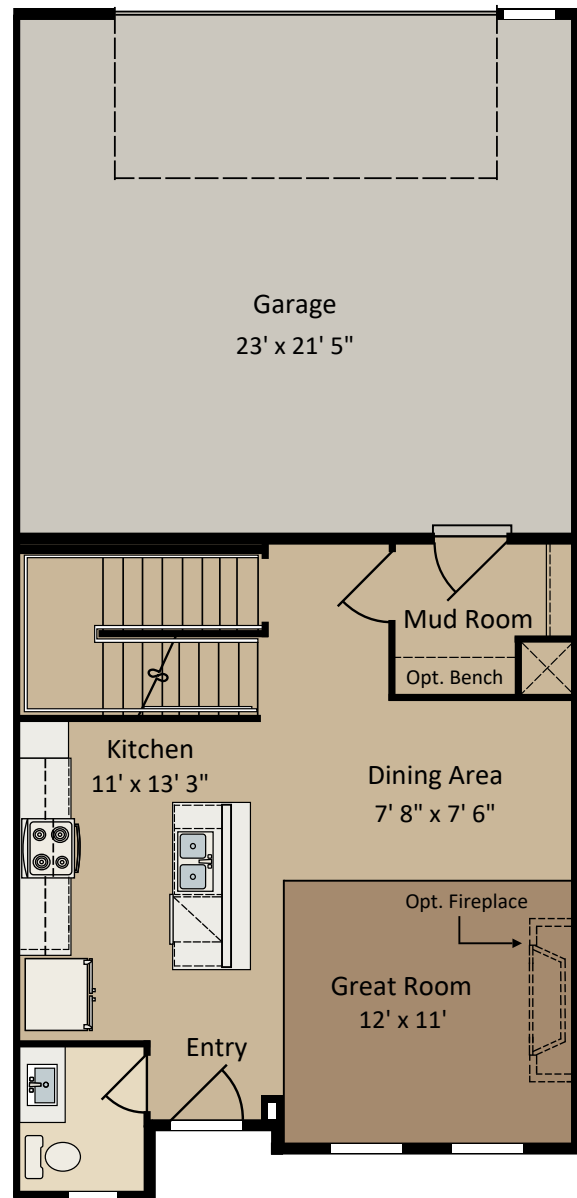

### FEATURES:

- Full Basement
- Island Kitchen
- Mud Room
- Upper Level Laundry
- Master Suite with Large Walk-In Closet

### AVAILABLE OPTIONS INCLUDE:

- Gas Fireplace
- Bench in Mud Room
- Deluxe Master Bath
- Master Bath with Walk-In Shower
- Barn Door at Master Bath
- Finished Lower Level with Family Room, Bedroom and Full Bath

# The CARDINAL Interior Unit

Lower Level

Main Level

## Interior Unit