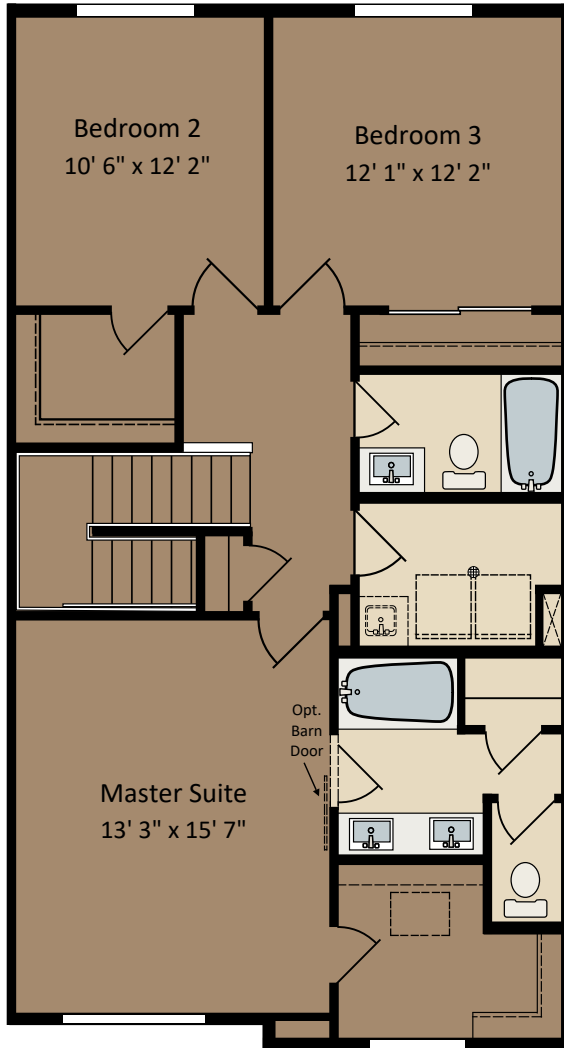

The CARDINAL

Interior Unit

Upper Level