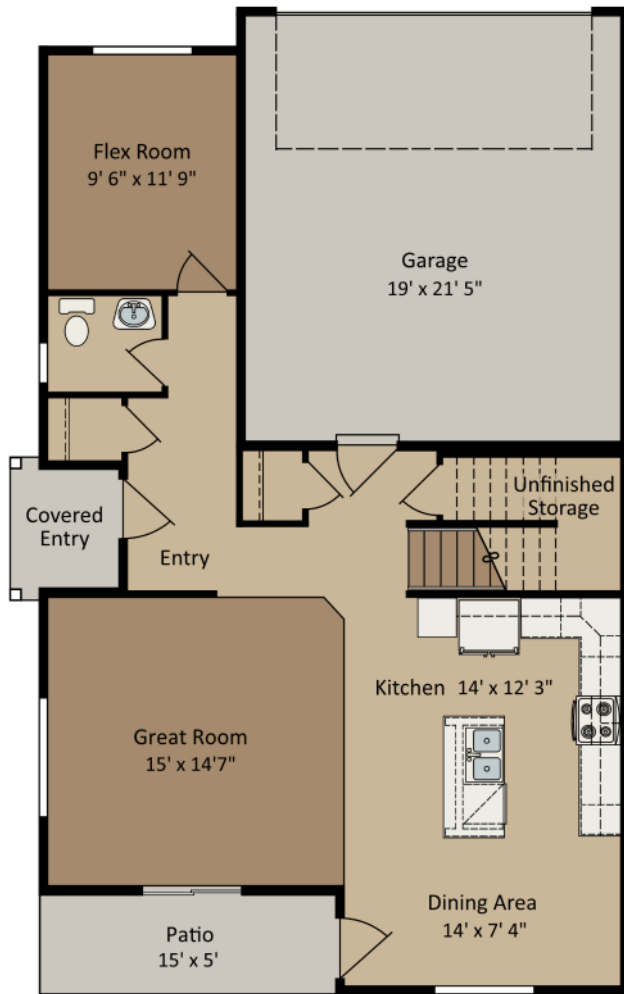

Two-Story Townhome

The SPARROW

end unit

3 Beds | 2.5 Baths | 2 Garage Bays | 1,954 fsf | Slab

Front View

Back View

FEATURES

- Island Kitchen
- Main Level Flex Room
- Upper Level Laundry
- Primary Suite with Large Walk-In Closet

CENTRA HOMES LLC

CentraHomes.com

The SPARROW end unit

3 Beds | 2.5 Baths | 2 Garage Bays | 1,954 fsf | Slab

Main Level

Upper Level