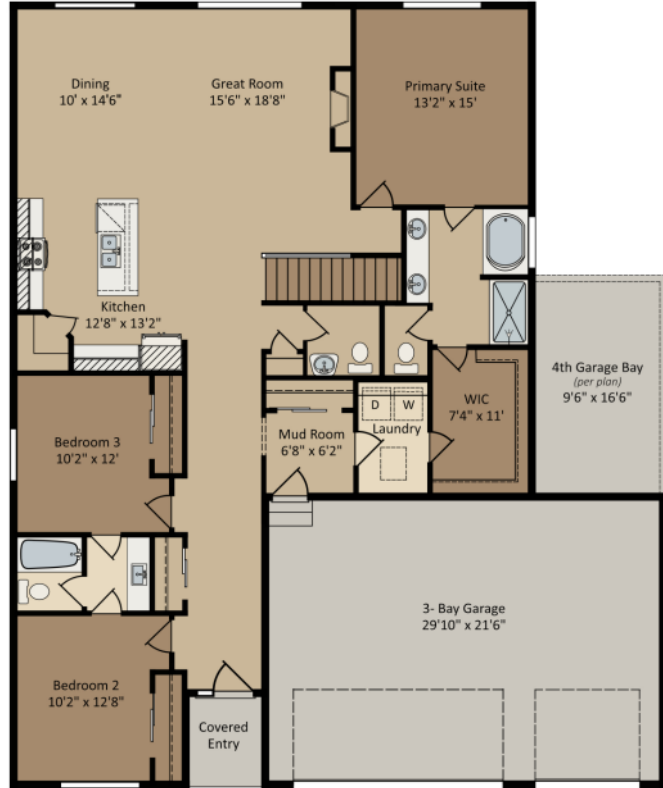

Single-Level Home

The MAJESTIC

3 – 4 Beds | 2 – 3 Baths | 3 – 4 Garage Bays | 1,911 – 2,672 fsf

Elevation A

FEATURES

- Thoughtfully Designed Open Plan
- Mud Room with Closet
- Kitchen Island and Walk-In Pantry
- Fireplace
- Convenient Main Level Laundry
- Primary Suite with Large Walk-In Closet
- Three-Bay Garage
- Four-Bay Garage (per plan)

Elevation B

Elevation C

CENTRA HOMES LLC

CentraHomes.com

The MAJESTIC

Main Level

Unfinished Lower Level